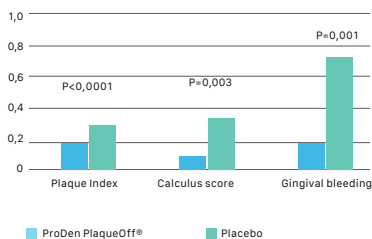

BEFORE

AFTER

* Scan QR on the back for more information.

Powered by:
ProDen
PlaqueOff®

For Cats

Figure 1. Influence of ProDen PlaqueOff® on plaque, calculus and gingival bleeding, results from study 1* .

After 30 days of oral administration, ProDen DentalCare® Powder for Cats significantly reduced the accumulation of plaque and calculus as well as reduced the gingival bleeding index. The mean reduction was 37% (plaque index), 67% (calculus index) and 61% (gingival bleeding index).