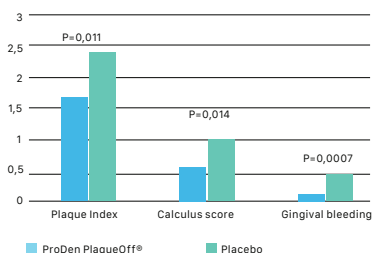

For Dogs

Figure 1. Influence of ProDen PlaqueOff® on plaque, calculus and gingival bleeding, results from study 2* .

After 30 days of oral administration, ProDen DentalCare® Powder for Dogs significantly reduced the accumulation of plaque and calculus as well as reduced the gingival bleeding index. The mean reduction was 32% (plaque index), 35% (calculus index) and 67% (gingival bleeding index).

BEFORE

AFTER

* Scan QR on the back for more information.

Powered by:
ProDen
PlaqueOff®

For Cats